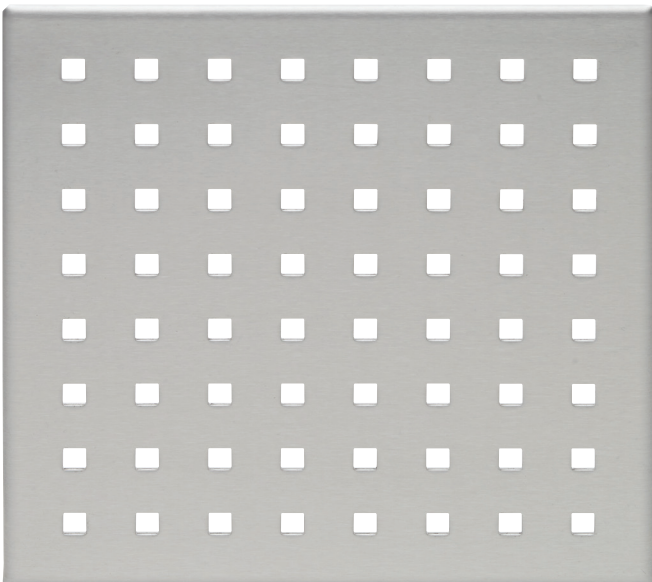

COMPACT GRID

The Compact Grid pattern helps give a rough texture to an otherwise smooth drain. This grid pattern highlights a tight geometric look and adds a texture under foot different from the rest of the tile surrounding it.

Length	Polished Chrome #	Brushed Nickel #	Oil Rubbed Bronze #	Inner	MC
6in	133-015S04	133-018S04	-	-	6