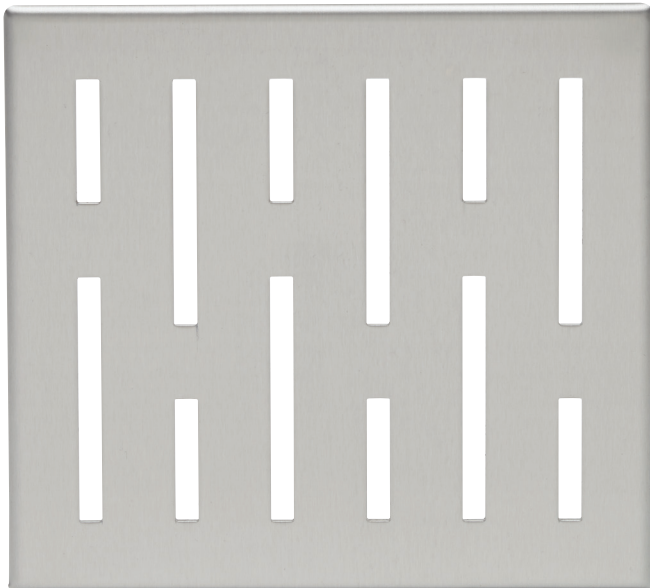

OFFSET LINEAR

The industrial yet appealing look of the Offset Linear grating gives your space a sleek and professional feel. The lines create a sense of motion in an otherwise still and serene space giving your shower a subtle yet dynamic feel.

Length	Polished Chrome #	Brushed Nickel #	Oil Rubbed Bronze #	Inner	MC
6in	133-015S01	133-018S01	-	-	6