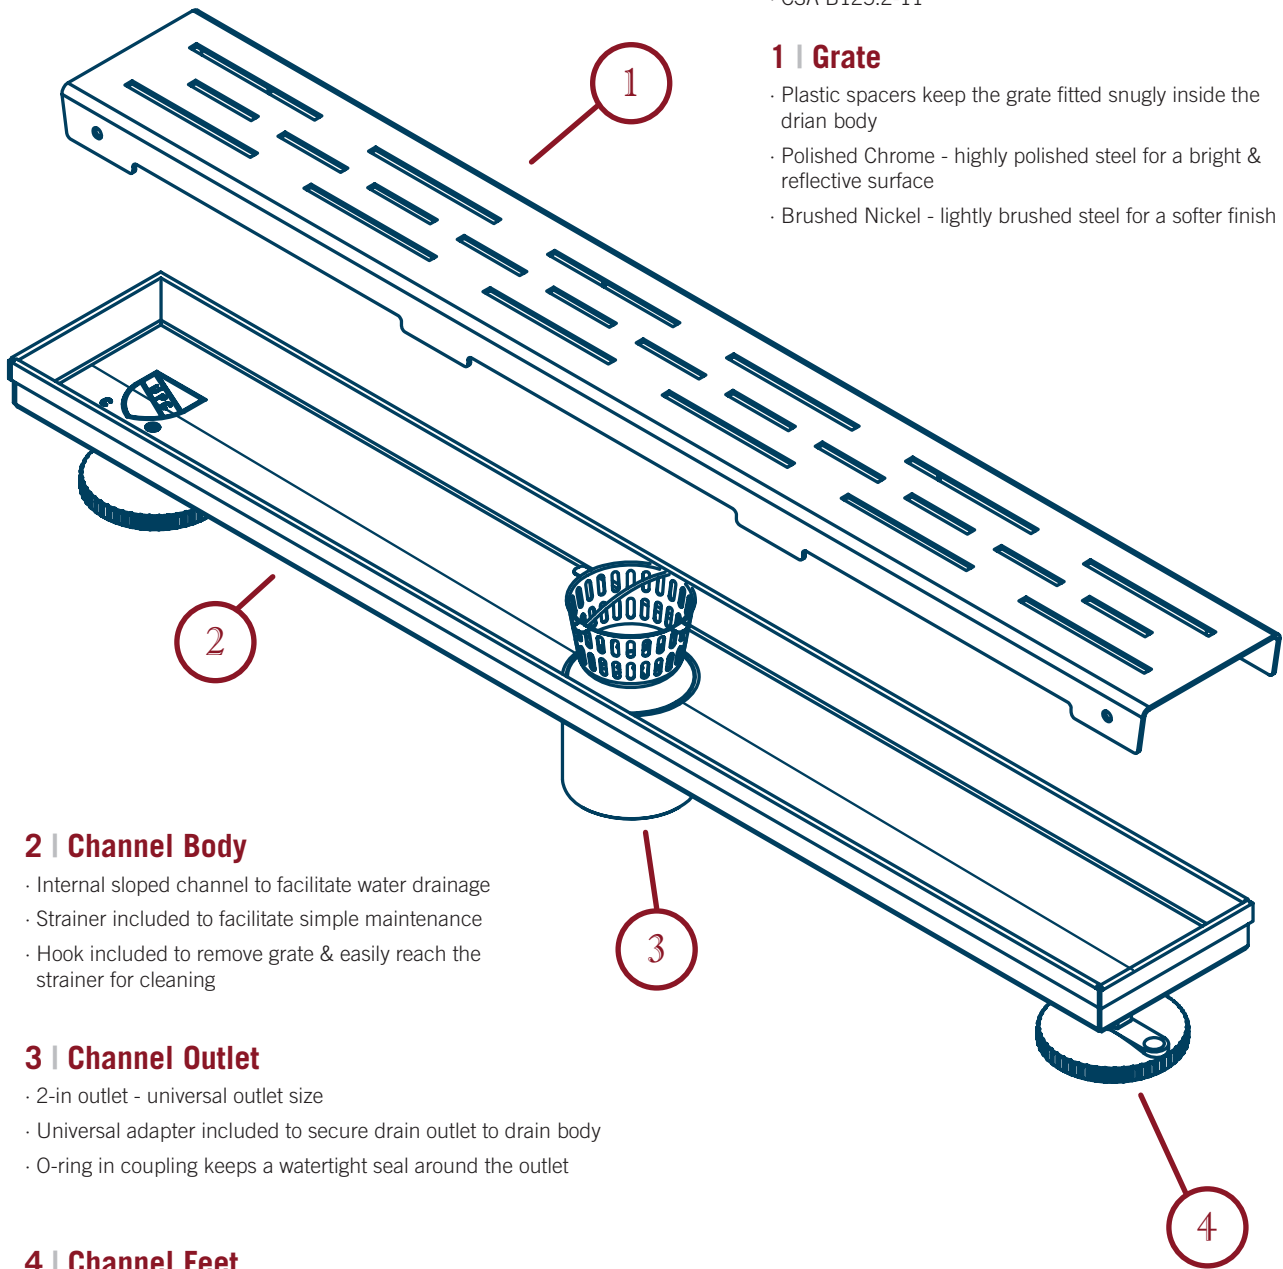

Length	Description	Inner	MC
133-022	2in OD Drain Body - Connects to DWV System	-	10

Basic Drain Specs

General Specs

- Drain body & grate is made with stainless steel 304 construction for long product life
- ASME A112.18.2-2011
- CSA B125.2-11

1 | Grate

- Plastic spacers keep the grate fitted snugly inside the drain body
- Polished Chrome - highly polished steel for a bright & reflective surface
- Brushed Nickel - lightly brushed steel for a softer finish

2 | Channel Body

- Internal sloped channel to facilitate water drainage
- Strainer included to facilitate simple maintenance
- Hook included to remove grate & easily reach the strainer for cleaning

3 | Channel Outlet

- 2-in outlet - universal outlet size
- Universal adapter included to secure drain outlet to drain body
- O-ring in coupling keeps a watertight seal around the outlet

4 | Channel Feet

- Adjustable feet to effortlessly level drain during installation
- Feet can be removed if they are unnecessary for installation
- *Square drains do not come with the adjustable feet feature*