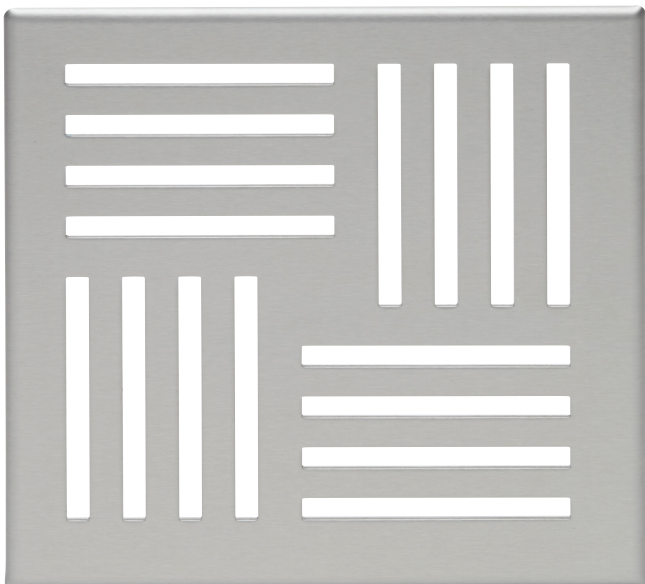

Length	Polished Chrome #	Brushed Nickel #	Oil Rubbed Bronze #	Inner	MC
6in	133-015S02	133-018S02	-	-	6

S03

ZERO PATTERN

The Zero Pattern style is a good solid choice for a minimalist shower look. The holes are evenly spaced and help efficiently collect water drainage while still looking stylish.