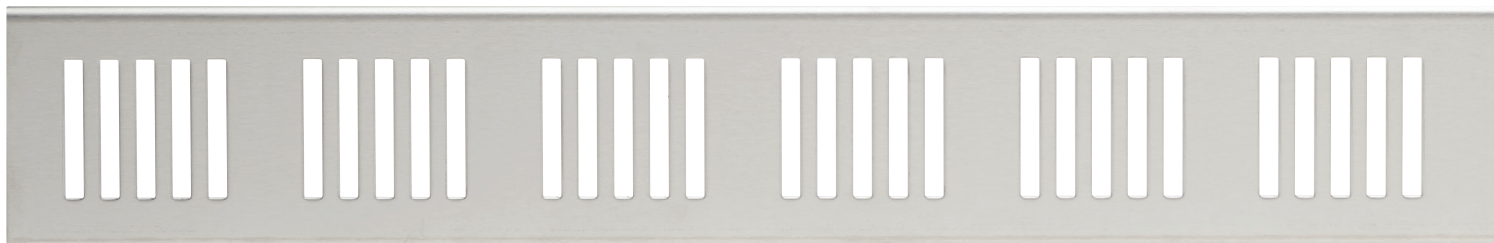

G05

SKYLIGHTS

Skylights is a unique grate pattern that adds a vertical element to your shower space. The clustered slots reflect the movement often found in urban environments and can provide a visual way to break up the shower tile pattern.

Length	Polished Chrome #	Brushed Nickel #	Oil Rubbed Bronze #	Inner	MC
24in	133-001G05	133-008G05	-	-	6
36in	133-004G05	133-011G05	-	-	6