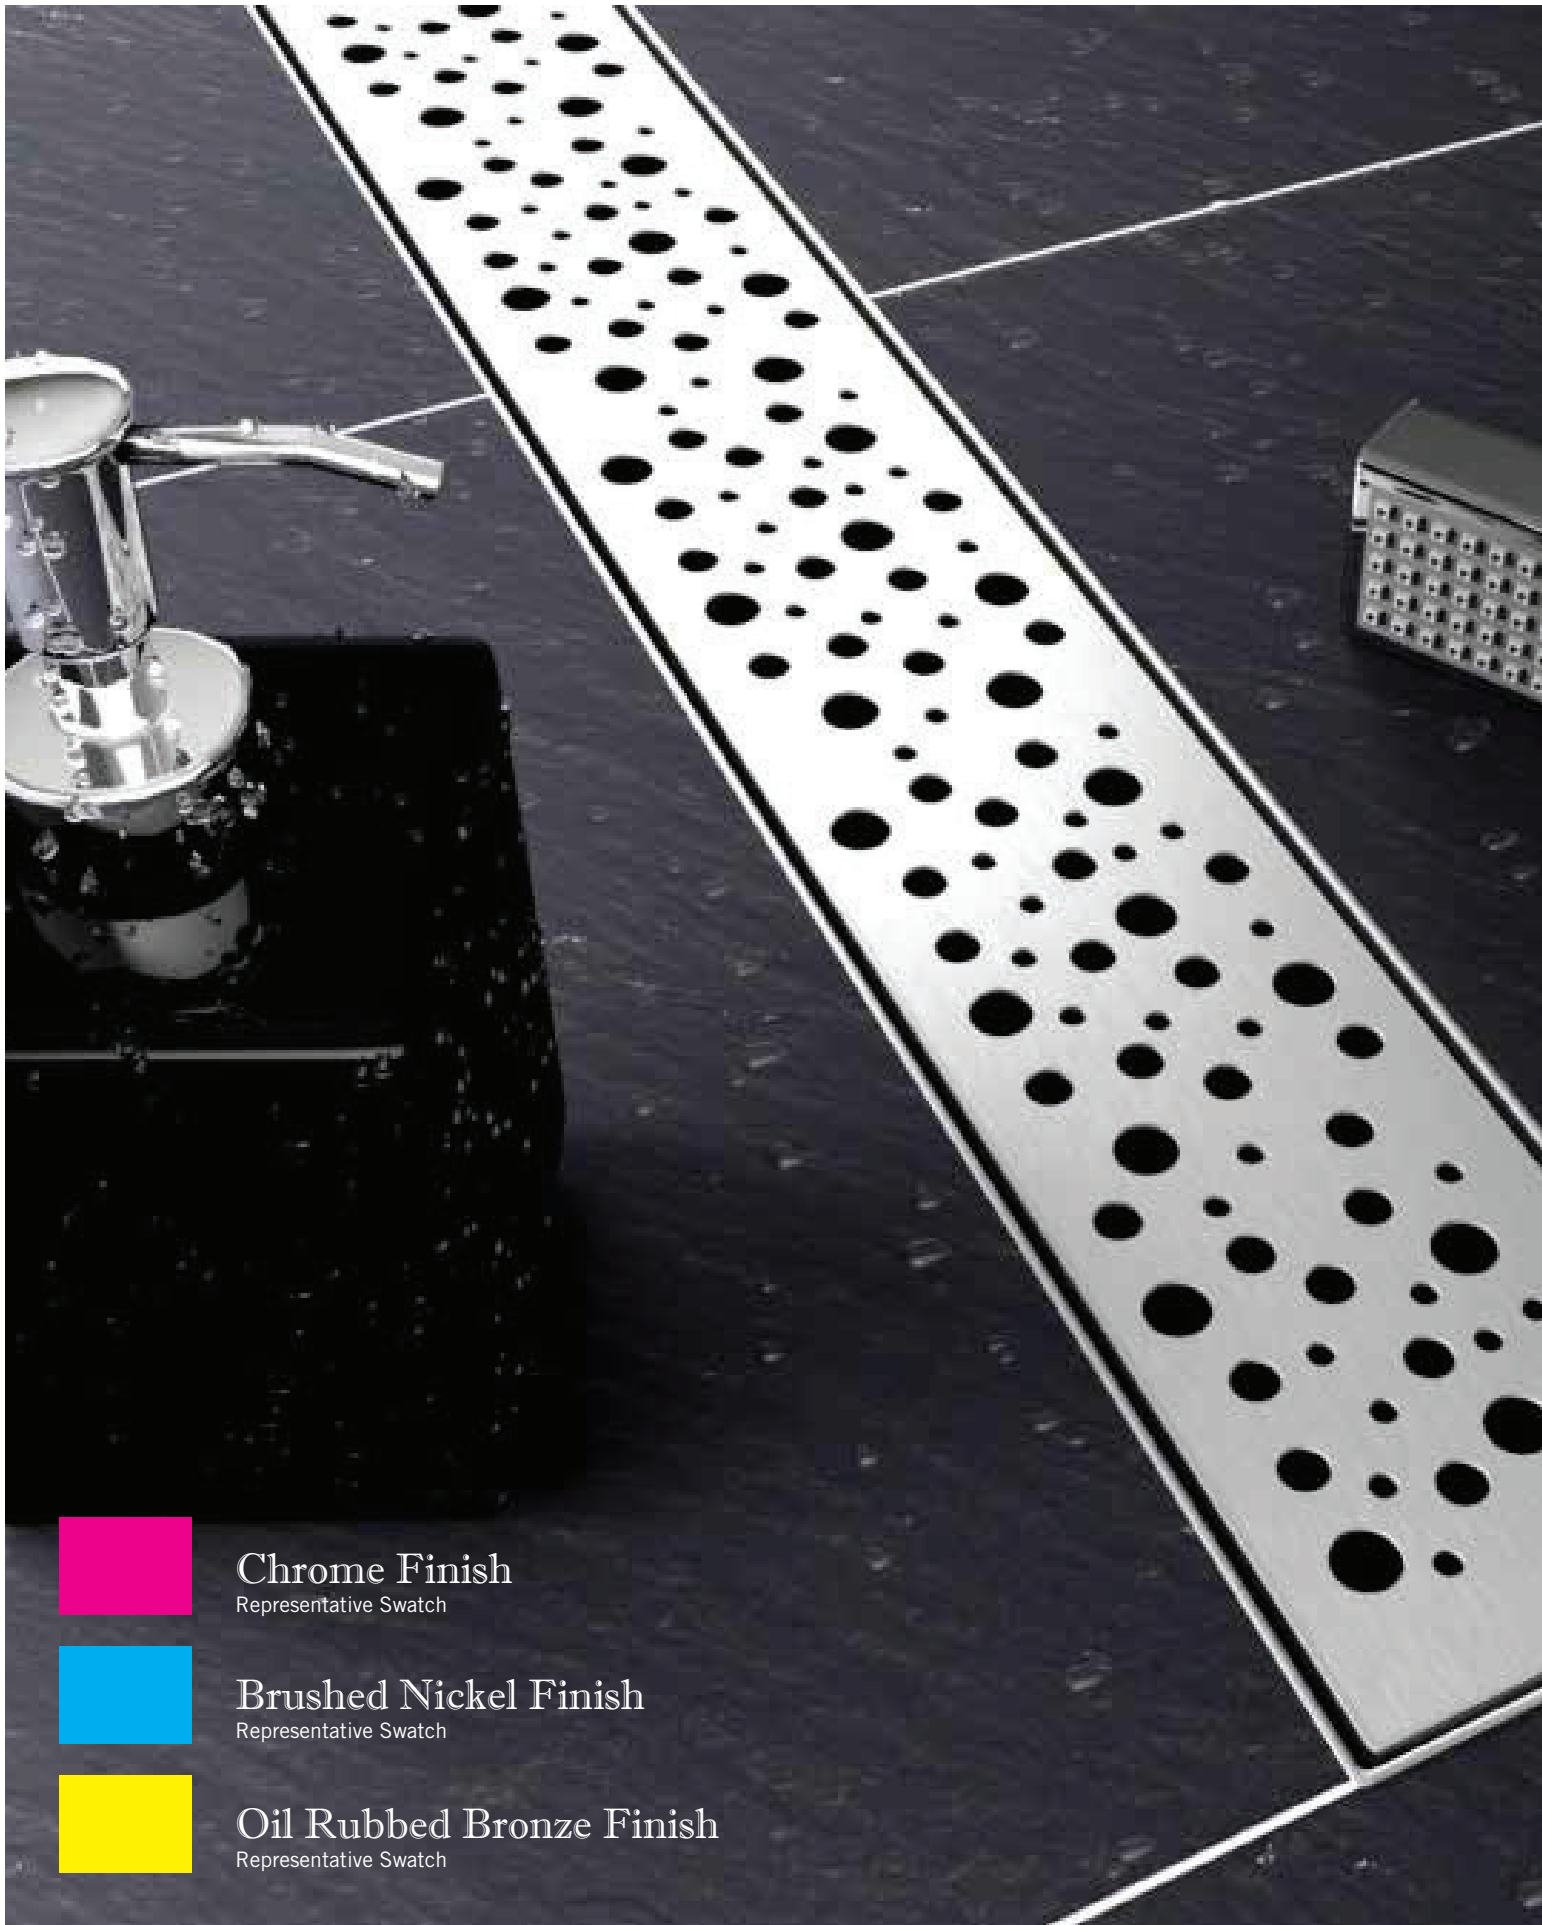

Connect with Quality

Chrome Finish
Representative Swatch

Brushed Nickel Finish
Representative Swatch

Oil Rubbed Bronze Finish
Representative Swatch

CHANNEL DRAINS

Table of Contents

04 Linear Model Drains

Made for installation along a wall or shower entry, these drains feature easy installation and various patterns to compliment your shower.

12 Square Model Drains

Designed for center floor placement, the square models provide grate patterns to accentuate your shower.

18 Channel Drain Specs

Delivering a quality product takes precision engineering and knowledge of it's use, its space and function. This section will show the standards and specs these drains are made to.

Vercelli

Connect with Quality

G01

OFFSET LINEAR

The industrial yet appealing look of the Offset Linear grating gives your space a sleek and professional feel. The lines create a sense of motion in an otherwise still and serene space giving your shower a subtle yet dynamic feel.

G03

COMPACT GRID

The Compact Grid pattern helps give a rough texture to an otherwise smooth drain. This grid pattern highlights a tight geometric look and adds a texture under foot different from the rest of the tile surrounding it.