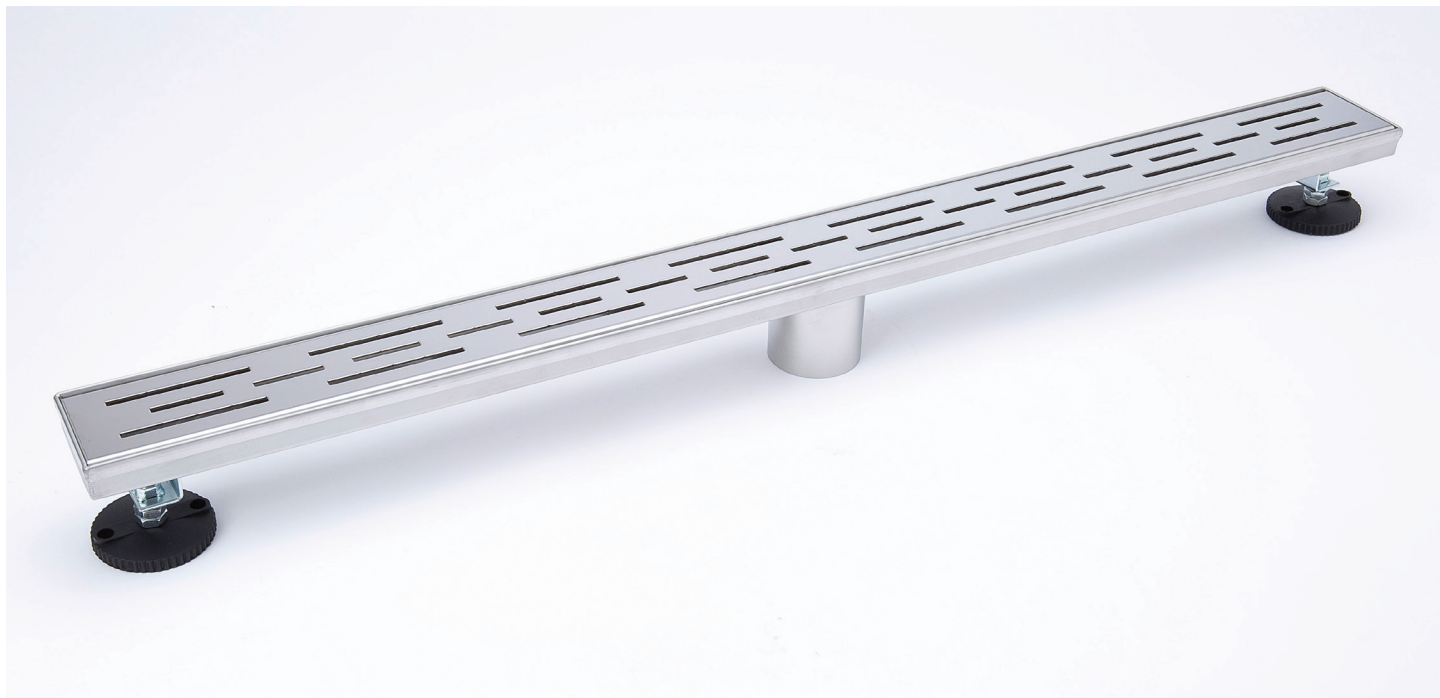

Connect with Quality

Chrome Finish
Representative Swatch

Brushed Nickel Finish
Representative Swatch

Oil Rubbed Bronze Finish
Representative Swatch

CHANNEL DRAINS

Table of Contents

04 Linear Model Drains

Made for installation along a wall or shower entry, these drains feature easy installation and various patterns to compliment your shower.

12 Square Model Drains

Designed for center floor placement, the square models provide grate patterns to accentuate your shower.

18 Channel Drain Specs

Delivering a quality product takes precision engineering and knowledge of it's use, its space and function. This section will show the standards and specs these drains are made to.

Vercelli

Connect with Quality

G01

OFFSET LINEAR

The industrial yet appealing look of the Offset Linear grating gives your space a sleek and professional feel. The lines create a sense of motion in an otherwise still and serene space giving your shower a subtle yet dynamic feel.

G03

COMPACT GRID

The Compact Grid pattern helps give a rough texture to an otherwise smooth drain. This grid pattern highlights a tight geometric look and adds a texture under foot different from the rest of the tile surrounding it.