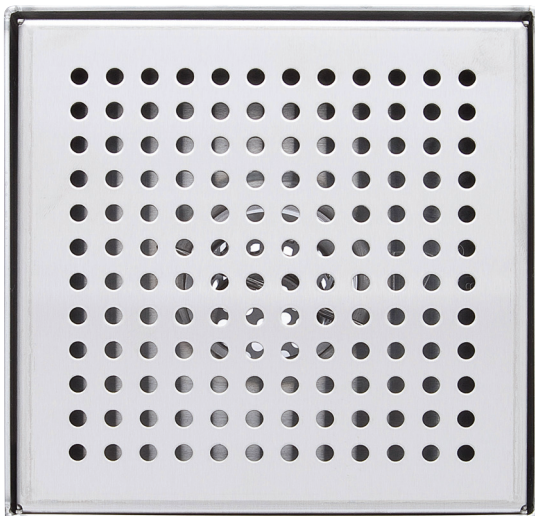

Connect with Quality

Chrome Finish
Representative Swatch

Brushed Nickel Finish
Representative Swatch

Oil Rubbed Bronze Finish
Representative Swatch

CHANNEL DRAINS

Table of Contents

04 Linear Model Drains

Made for installation along a wall or shower entry, these drains feature easy installation and various patterns to compliment your shower.

G03

COMPACT GRID

The Compact Grid pattern helps give a rough texture to an otherwise smooth drain. This grid pattern highlights a tight geometric look and adds a texture under foot different from the rest of the tile surrounding it.

Length	Polished Chrome #	Brushed Nickel #	Oil Rubbed Bronze #	Inner	MC
6in	133-015S02	133-018S02	-	-	6

S03

ZERO PATTERN

The Zero Pattern style is a good solid choice for a minimalist shower look. The holes are evenly spaced and help efficiently collect water drainage while still looking stylish.

S04

COMPACT GRID

The Compact Grid pattern helps give a rough texture to an otherwise smooth drain. This grid pattern highlights a tight geometric look and adds a texture under foot different from the rest of the tile surrounding it.