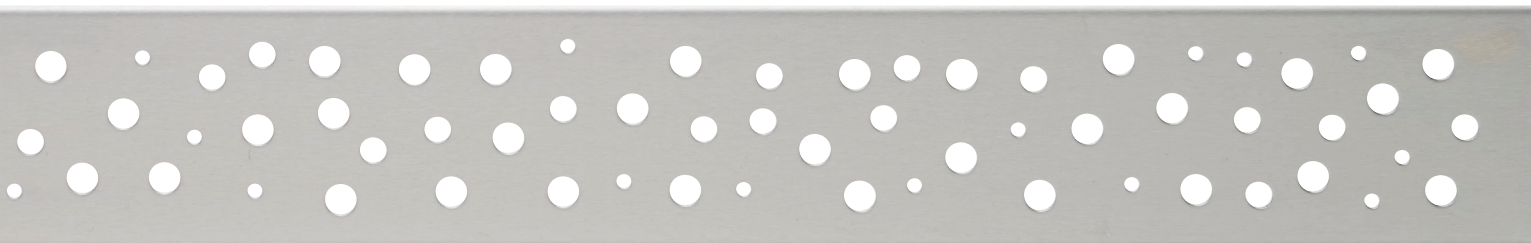

G12

RAINDROPS

Raindrops creates the visual of water drops after a rainstorm. This look fits perfect in the shower as the grate reflects the daily use and utility of your personal space.

Length	Polished Chrome #	Brushed Nickel #	Oil Rubbed Bronze #	Inner	MC
24in	133-001G12	133-008G12	-	-	6
36in	133-004G12	133-011G12	-	-	6