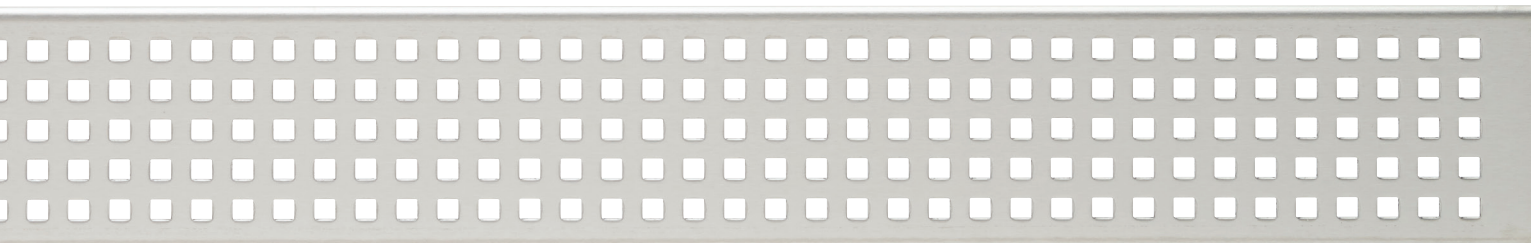

G03

COMPACT GRID

The Compact Grid pattern helps give a rough texture to an otherwise smooth drain. This grid pattern highlights a tight geometric look and adds a texture under foot different from the rest of the tile surrounding it.

Length	Polished Chrome #	Brushed Nickel #	Oil Rubbed Bronze #	Inner	MC
24in	133-001G03	133-008G03	-	-	6
36in	133-004G03	133-011G03	-	-	6