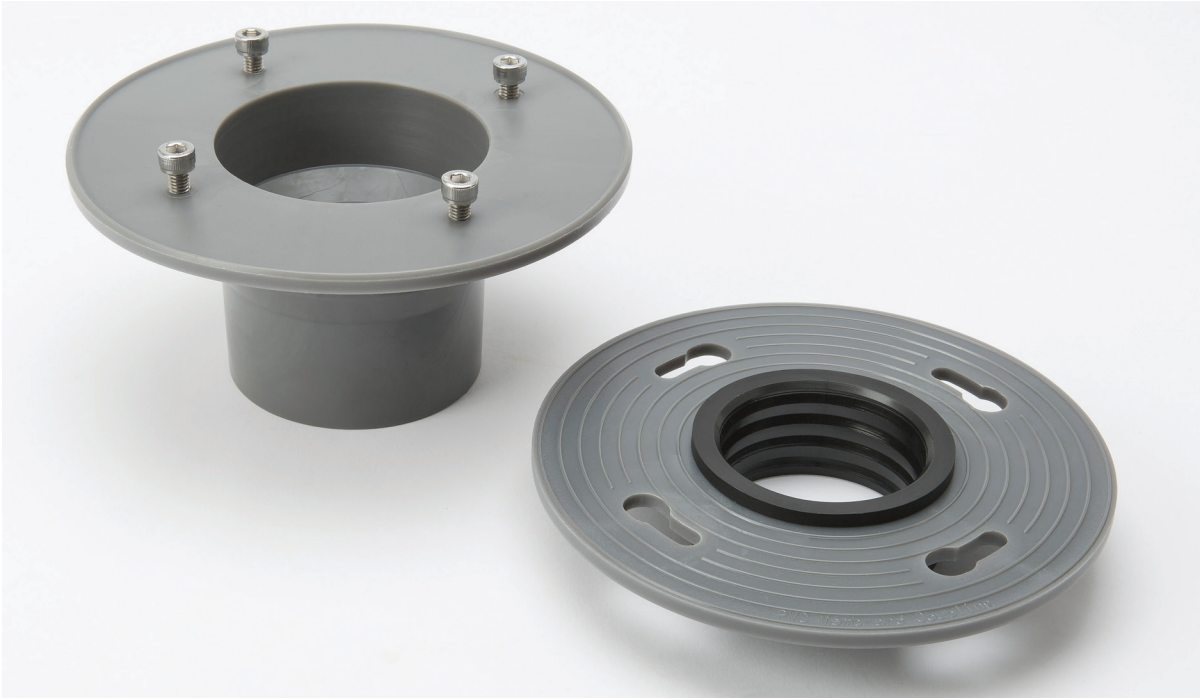

PRE-INSTALLATION PIECE

DRAIN BASE

BK Products offers our Custom Drain Base designed to fit our decorative drain lines and provide a water-tight connection. This custom drain base is an alternative to traditional market drain bases and eliminates the need for the dark grey adapters included with each drain.

Length	Description	Inner	MC
133-022	2in OD Drain Body - Connects to DWV System	-	10